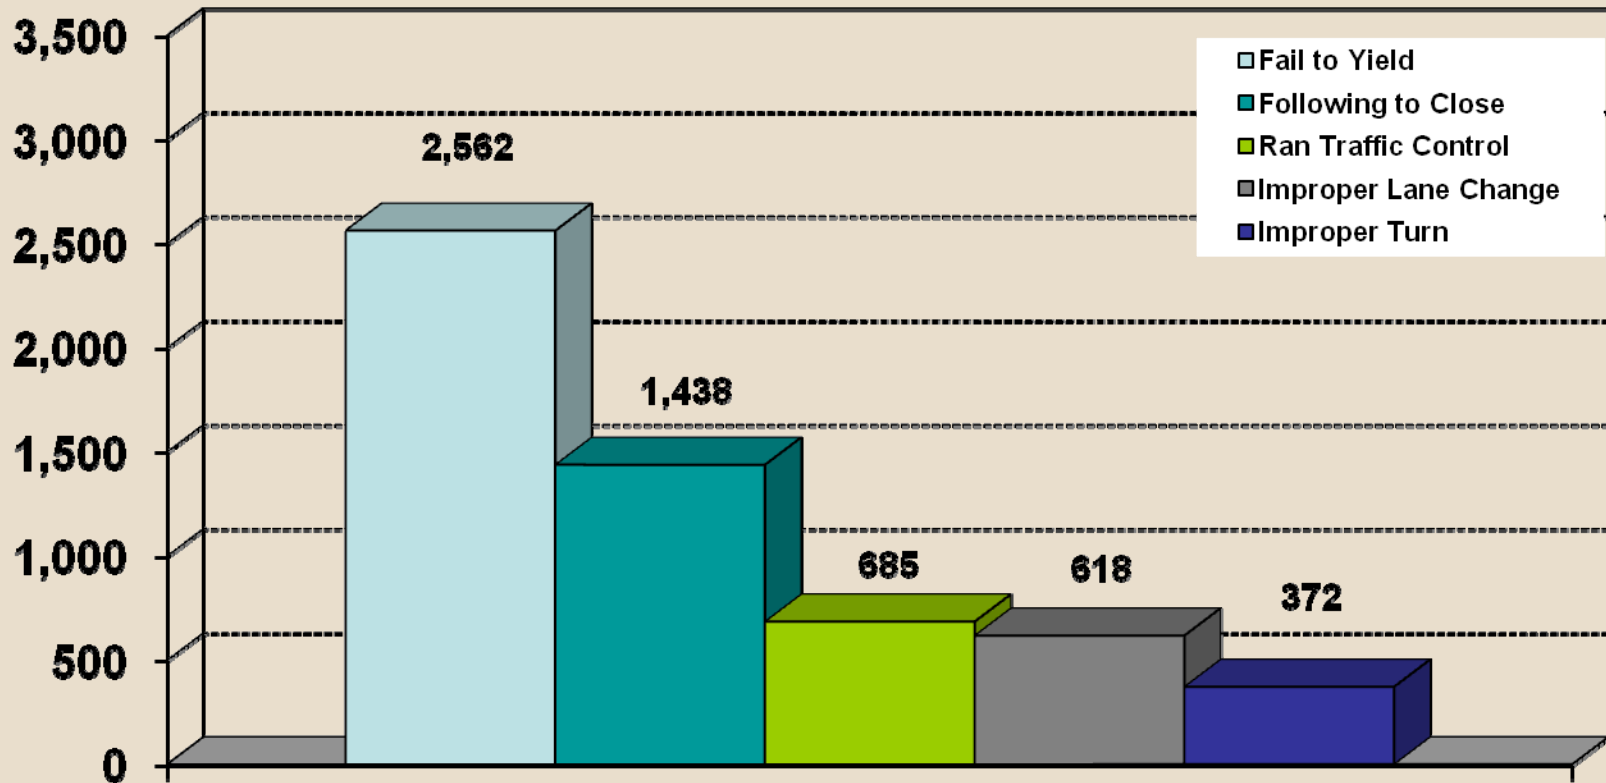

TOP 5 MATURE DRIVER ACTIONS CONTRIBUTING TO CRASHES CALENDAR YEAR 2011

Mature: Over 65