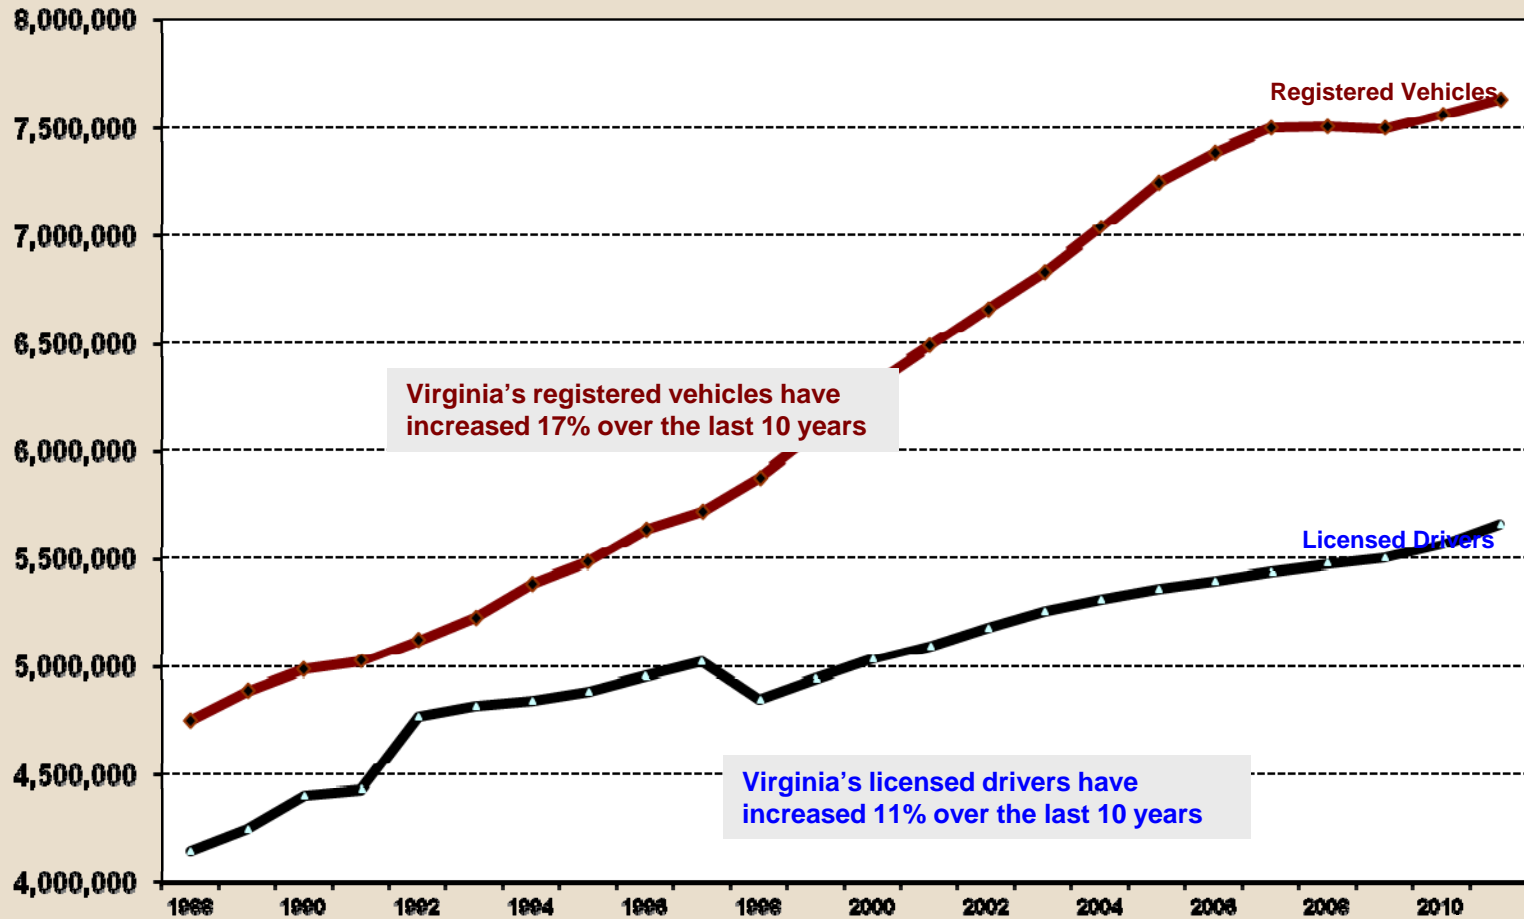

VIRGINIA LICENSED DRIVERS AND REGISTERED VEHICLES CALENDAR YEARS 1988 - 2011

Source: Virginia Highway Safety Office